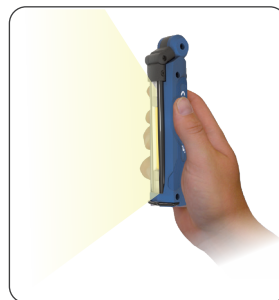

// Werklamp in zakformaat

De 2 nieuwe SLIM lampen zijn ontworpen met een 100% opvouwbaar lichaam. Volledig ingeklapt kan de lamp worden gebruikt als een traditionele handwerk-lamp. In opgevouwen toestand is de SLIM gereduceerd tot zakformaat - compact en draagbaar om overal mee naar toe te nemen.